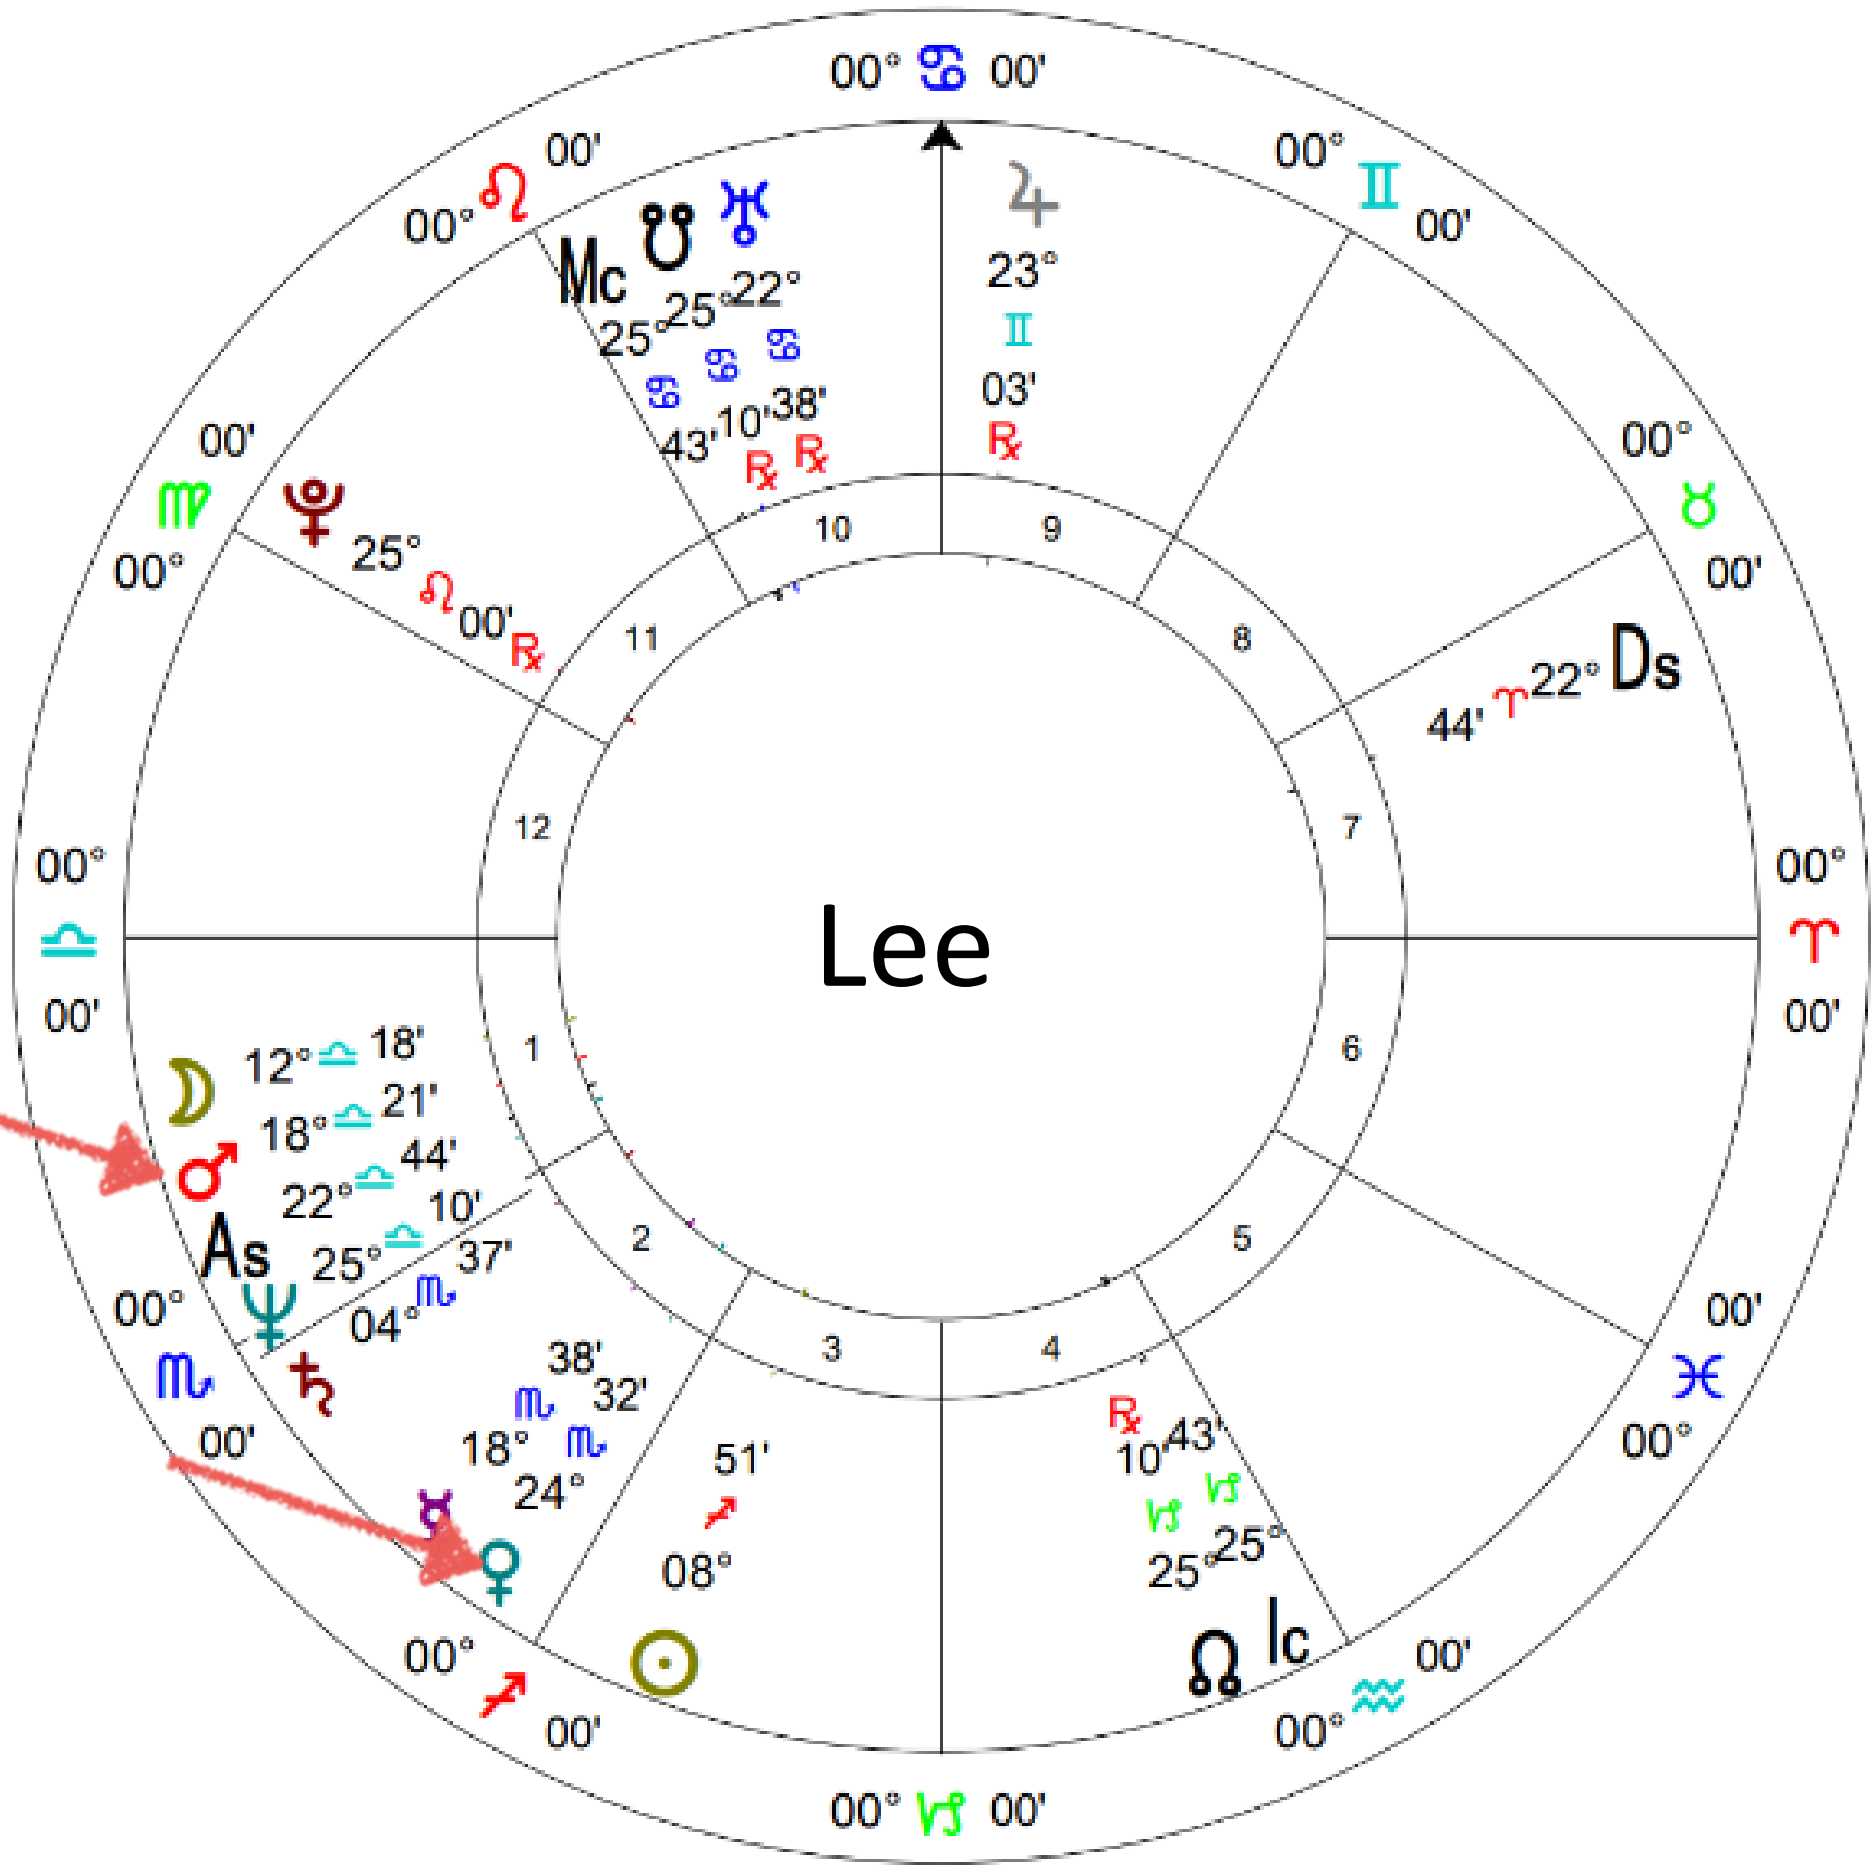

No longer
projecting inner
masculine onto the
men around you.
Claim the
archetype yourself.

Venus

Feminine Self

Mars

Masculine Self

Venus – Mars

"I am Aries, a fire sign. I create the first gate of awareness, through which I teach the meaning of individuation. I am active, high spirited, and energetic. I love excitement, adventure, play, and competition. As a sacred warrior, I will fight to defend my beliefs and protect what I value in life.

"I am Taurus, an earth sign. I create the second gate of astrological awareness, through which I teach the value of enjoying the earthly realm of matter. I delight in all that looks beautiful, tastes delicious, and feels pleasurable. I love receiving all the exquisite things and gratifications the physical realm has to offer. I also know how to take solid steps to fulfill my desires for possessions, wealth, and security. I connect to the divine when I savor and enjoy intimacy through the body and senses."