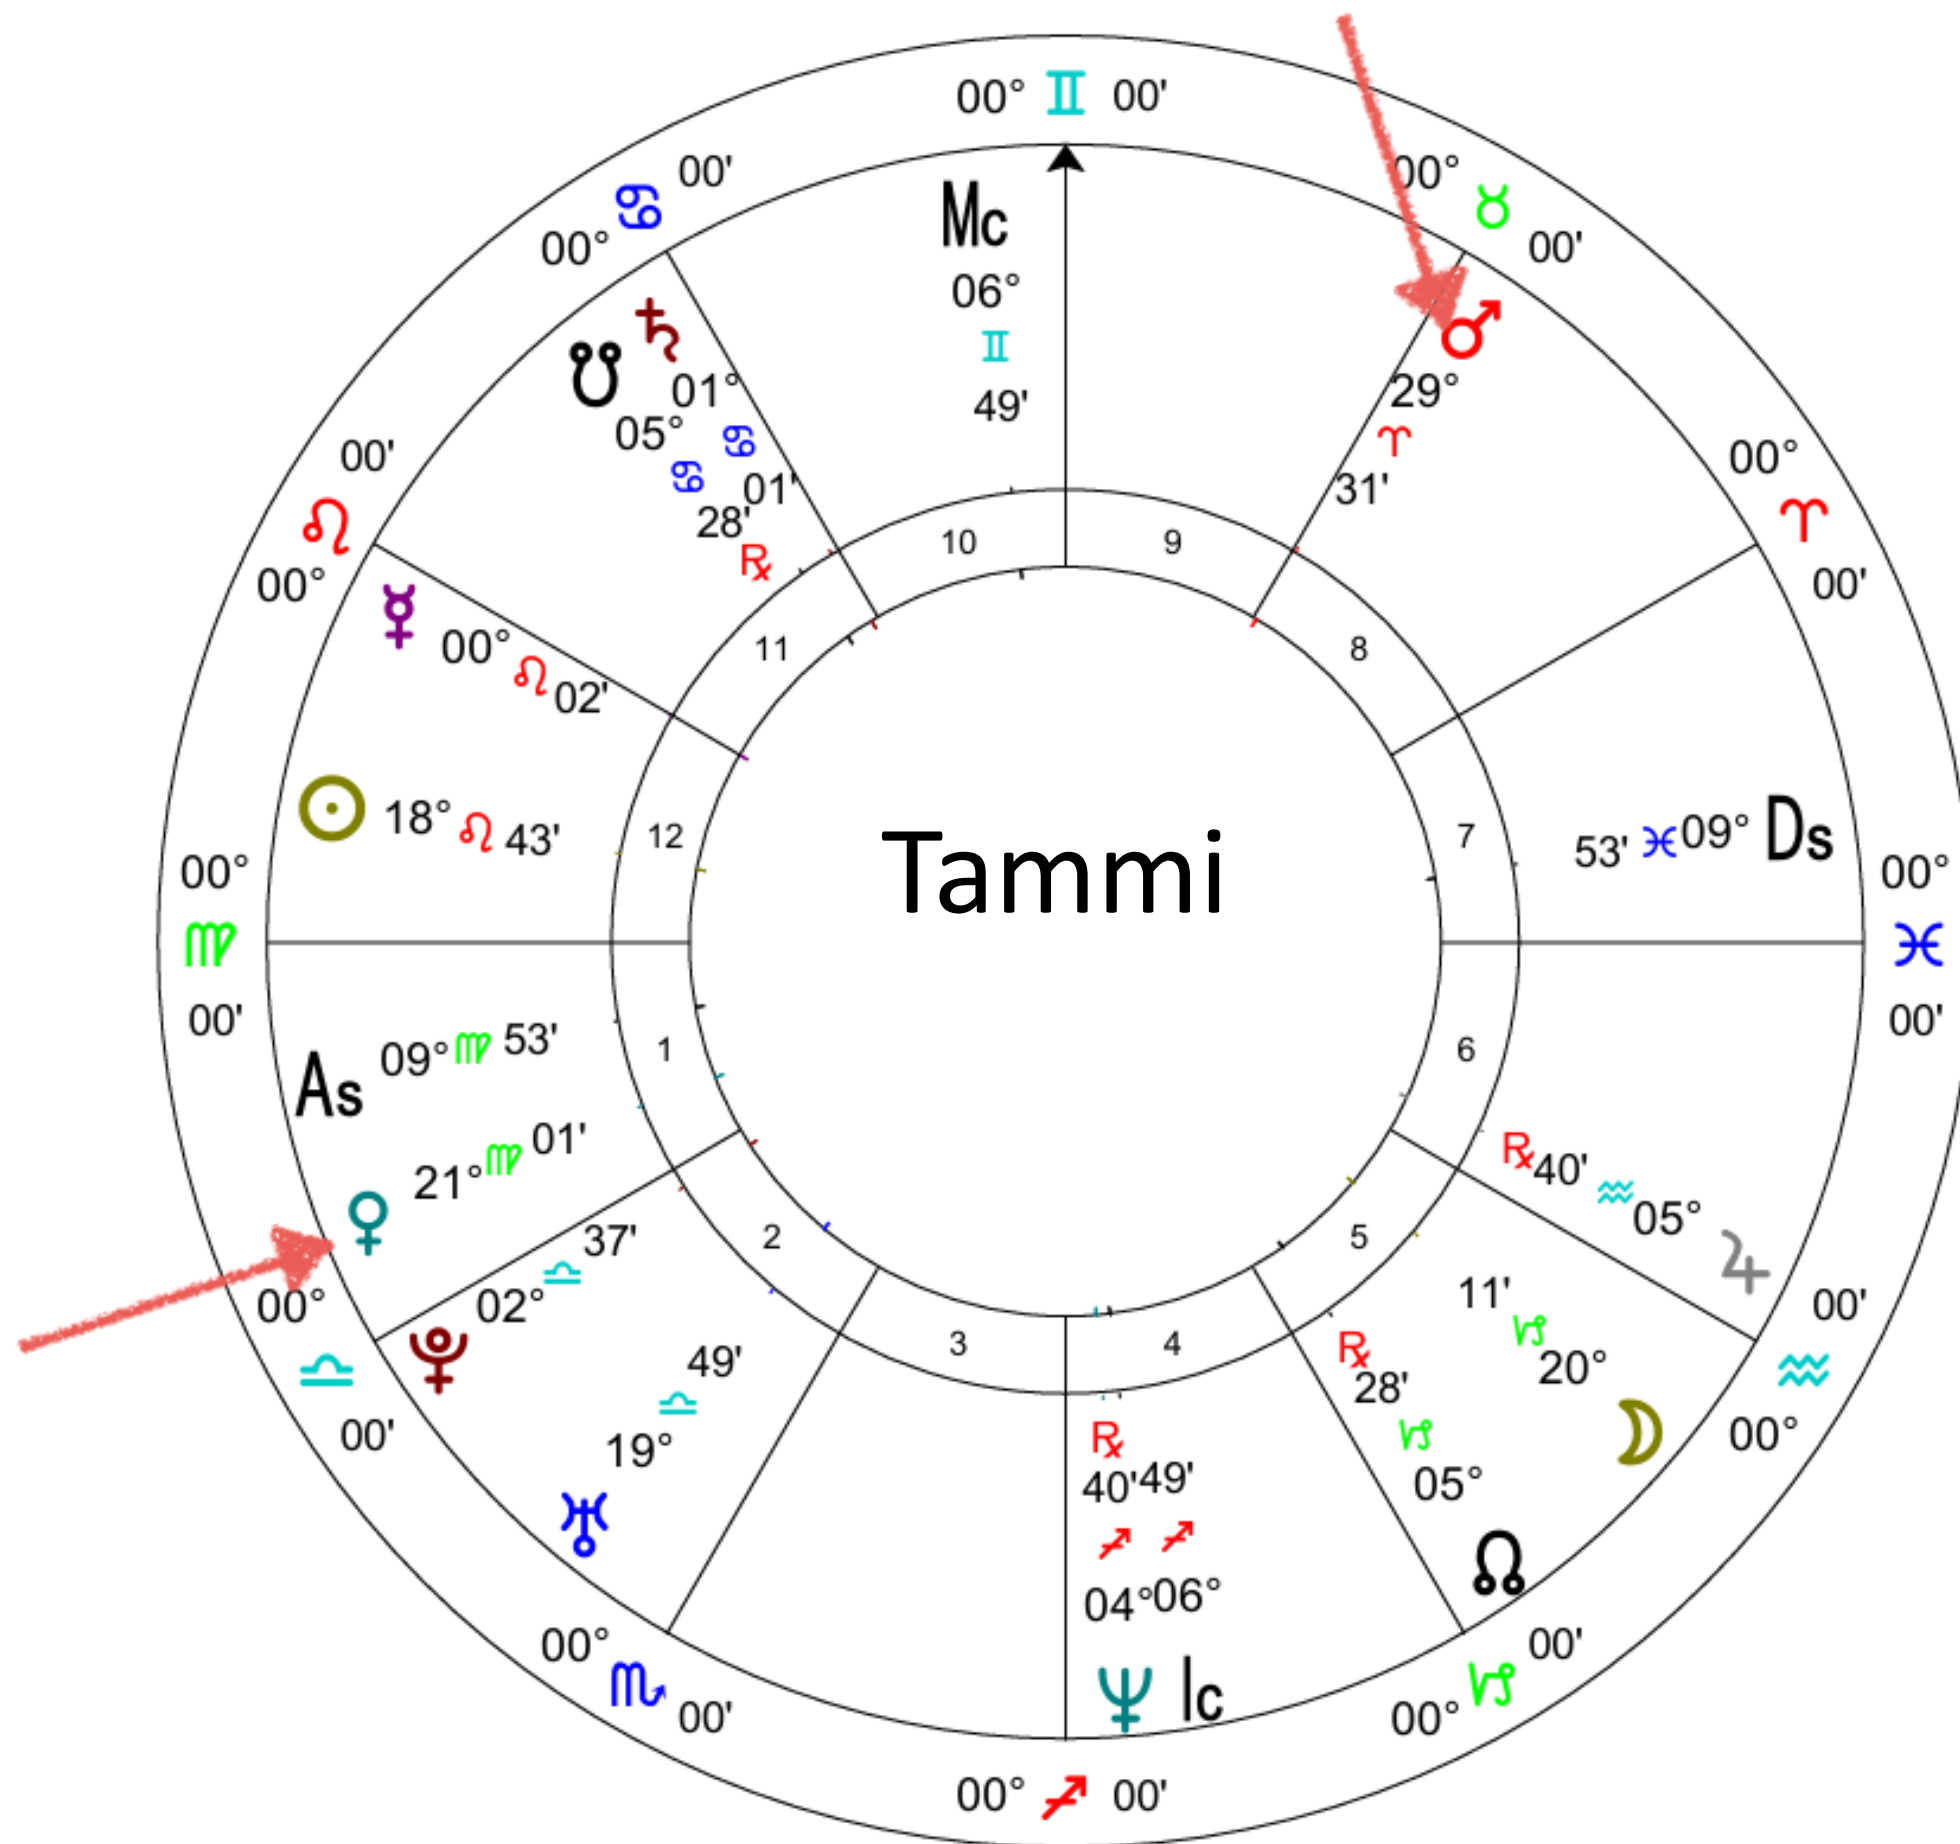

No longer
projecting inner
masculine onto the
men around you.
Claim the
archetype yourself.

Venus

Feminine Self

Mars

Masculine Self

Venus – Mars

"I am Aries, a fire sign. I create the first gate of awareness, through which I teach the meaning of individuation. I am active, high spirited, and energetic. I love excitement, adventure, play, and competition. As a sacred warrior, I will fight to defend my beliefs and protect what I value in life.