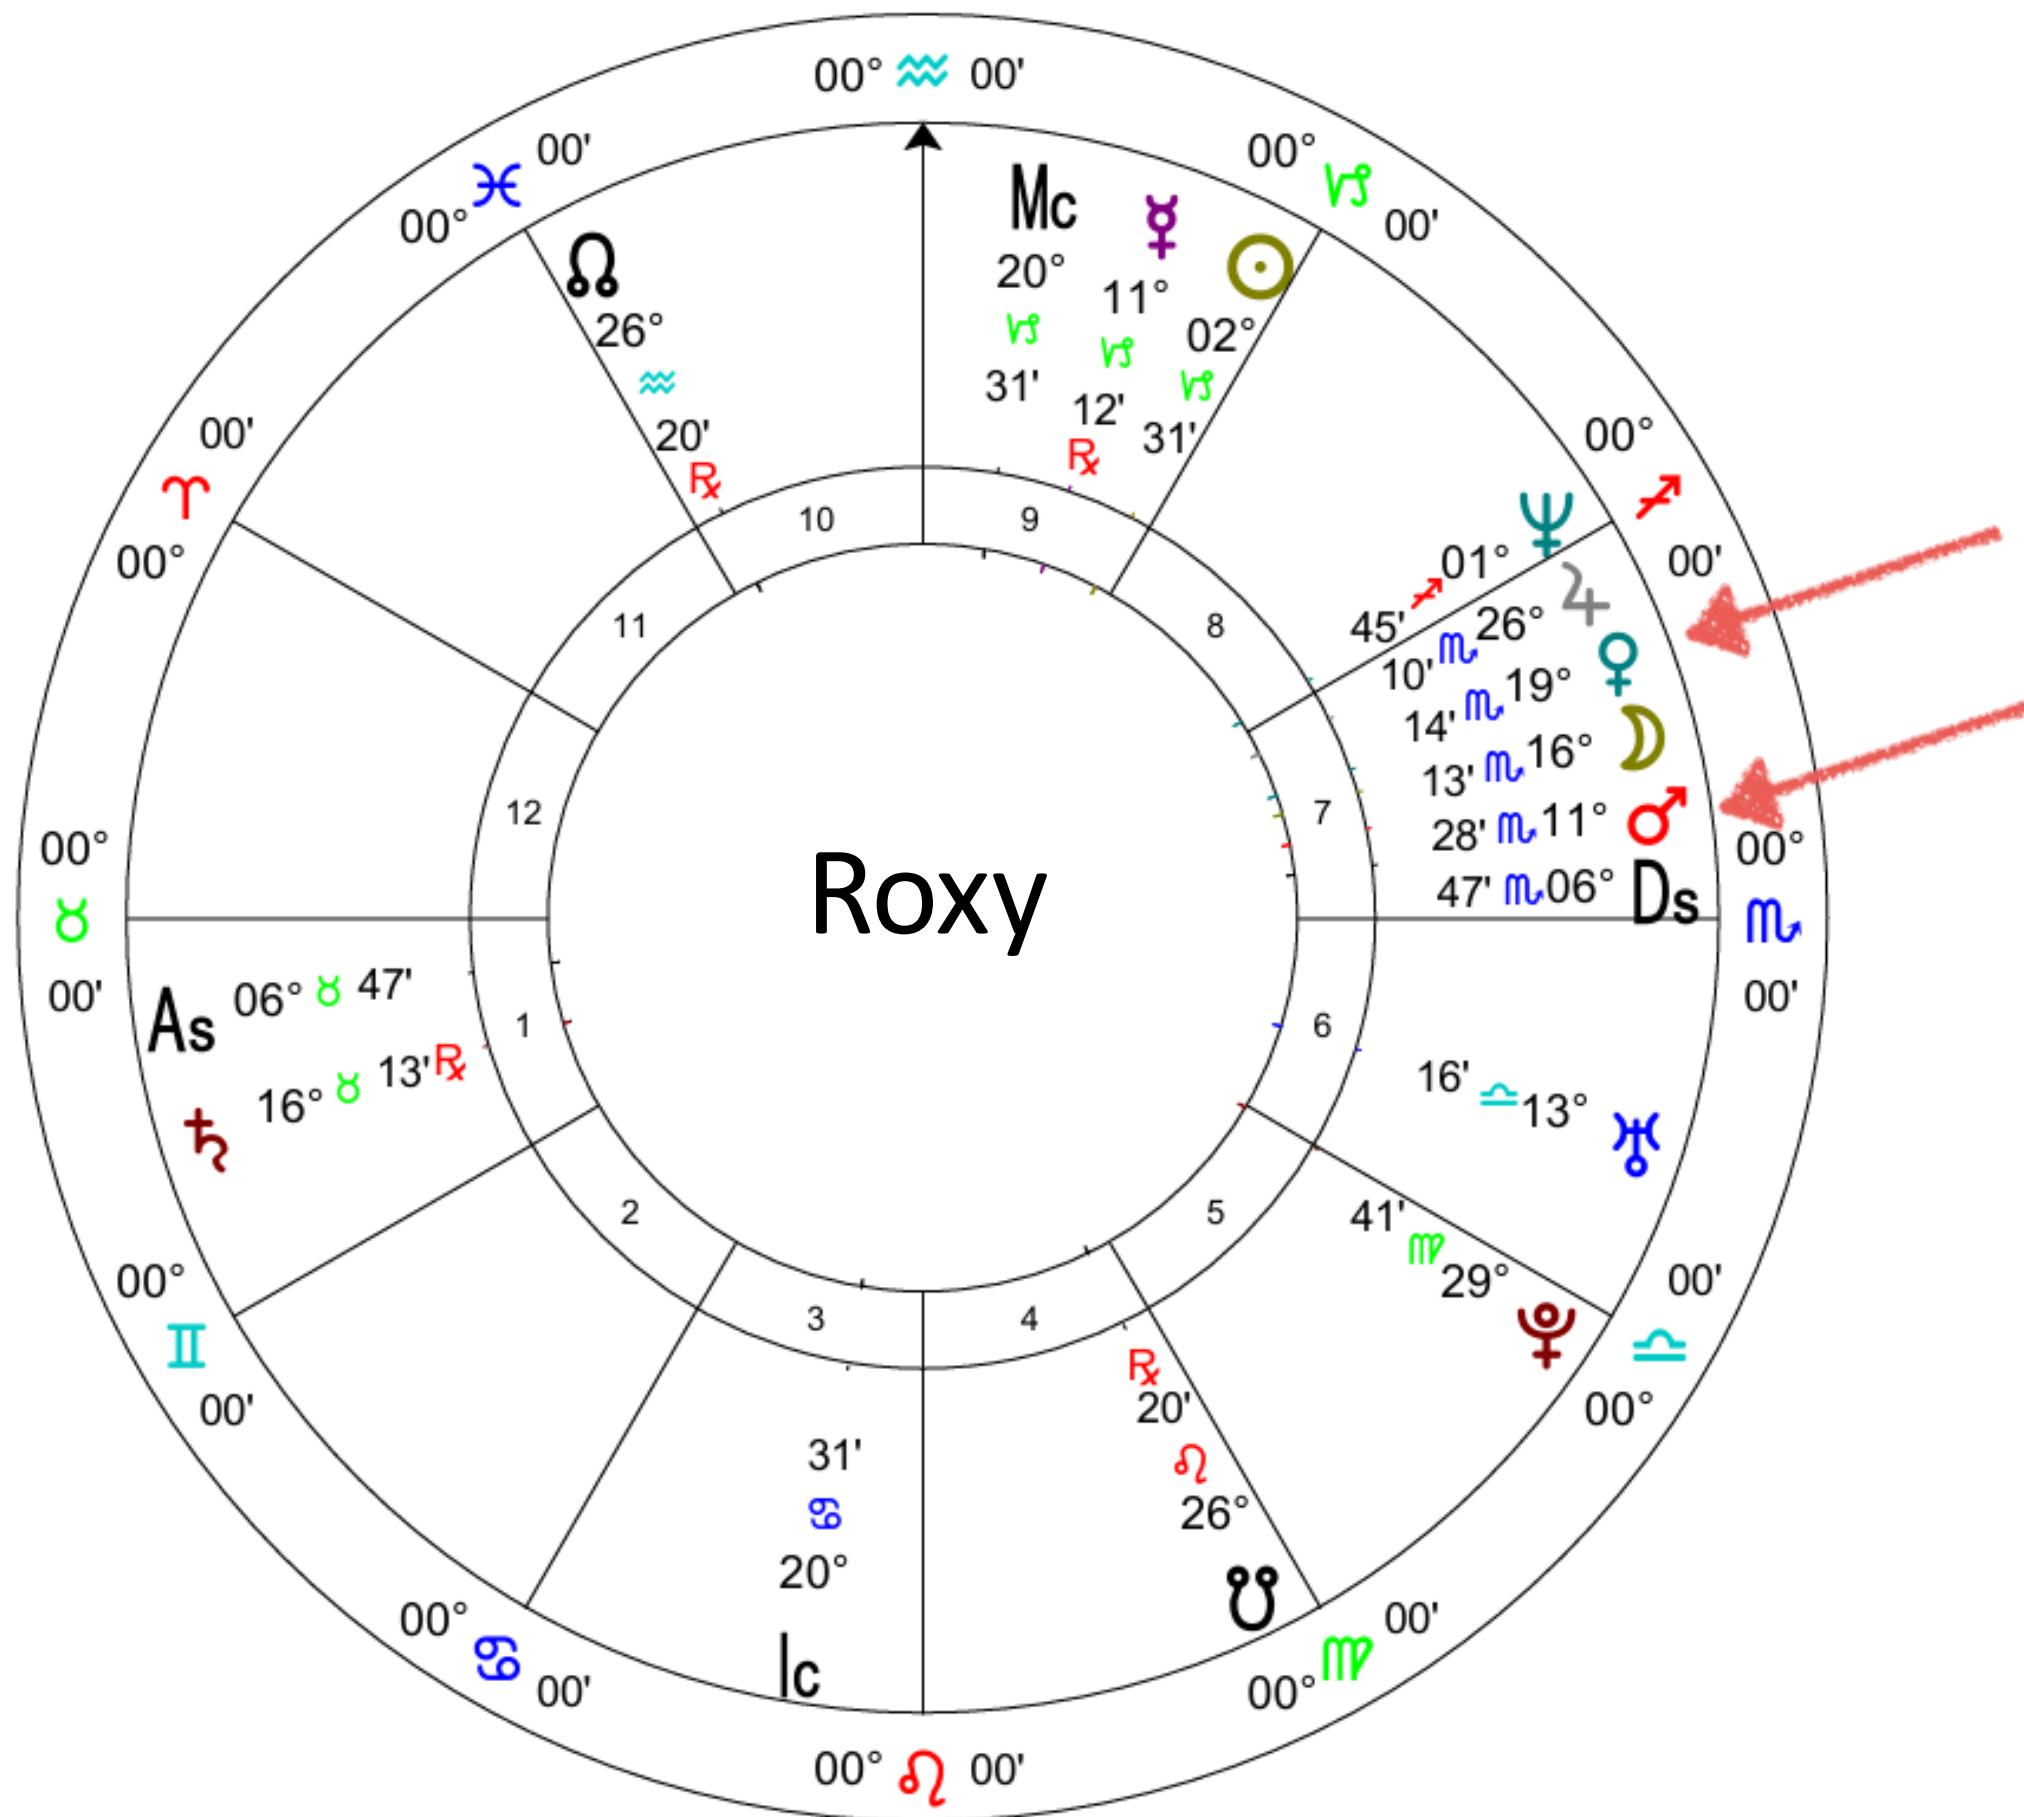

No longer
projecting inner
masculine onto the
men around you.
Claim the
archetype yourself.

Venus

Feminine Self

Mars

Masculine Self

Venus – Mars

"I am Aries, a fire sign. I create the first gate of awareness, through which I teach the meaning of individuation. I am active, high spirited, and energetic. I love excitement, adventure, play, and competition. As a sacred warrior, I will fight to defend my beliefs and protect what I value in life.