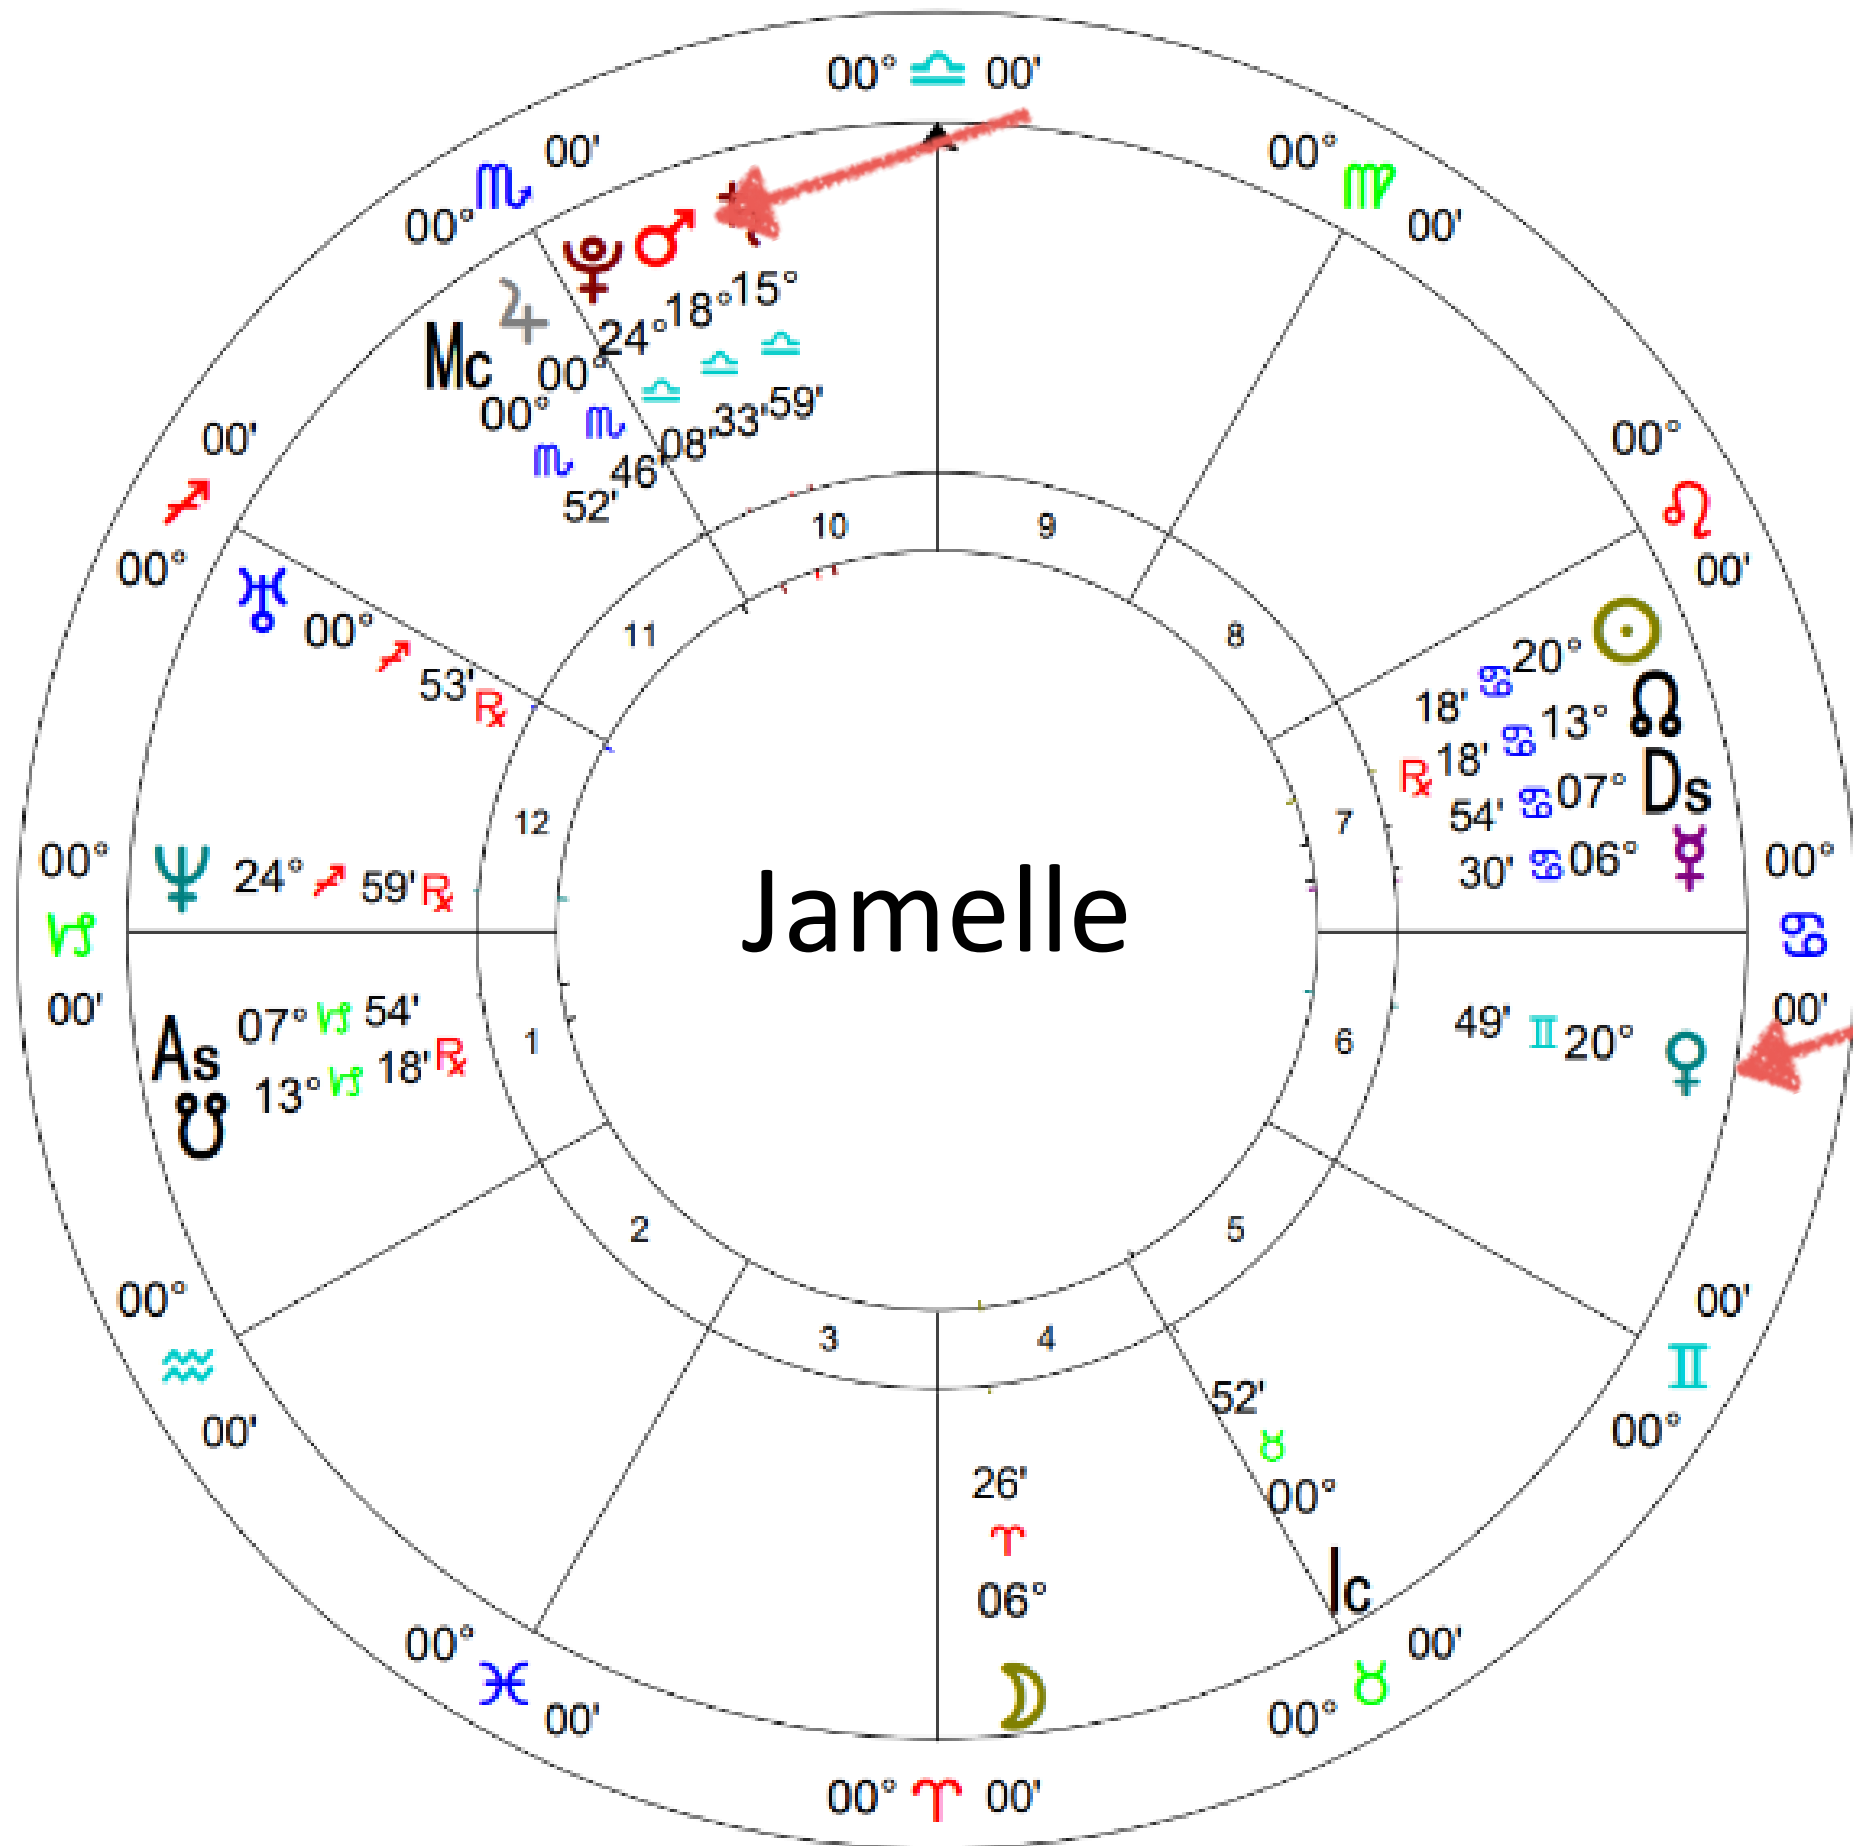

No longer
projecting inner
masculine onto the
men around you.
Claim the
archetype yourself.

Venus

Feminine Self

Mars

Masculine Self

Venus – Mars

"I am Aries, a fire sign. I create the first gate of awareness, through which I teach the meaning of individuation. I am active, high spirited, and energetic. I love excitement, adventure, play, and competition. As a sacred warrior, I will fight to defend my beliefs and protect what I value in life.

I like to go first, birth the new, get something started, and lead the way. I am courageous, trusting, decisive, inspired, and spontaneous.

Aries

- **Venus: Wild Woman Archetype, “Women Who Run with the Wolves,” Warrior Amazon, Fighting for a Cause, The Tom Boy, Joan of Arc**
- **Mars: The Rugged Individualist, Aggressive Play, Spontaneous, Willful, Self-Centered Boy with the Toys, The Warrior/Competitor**

"I am Taurus, an earth sign. I create the second gate of astrological awareness, through which I teach the value of enjoying the earthly realm of matter. I delight in all that looks beautiful, tastes delicious, and feels pleasurable. I love receiving all the exquisite things and gratifications the physical realm has to offer. I also know how to take solid steps to fulfill my desires for possessions, wealth, and security. I connect to the divine when I savor and enjoy intimacy through the body and senses."