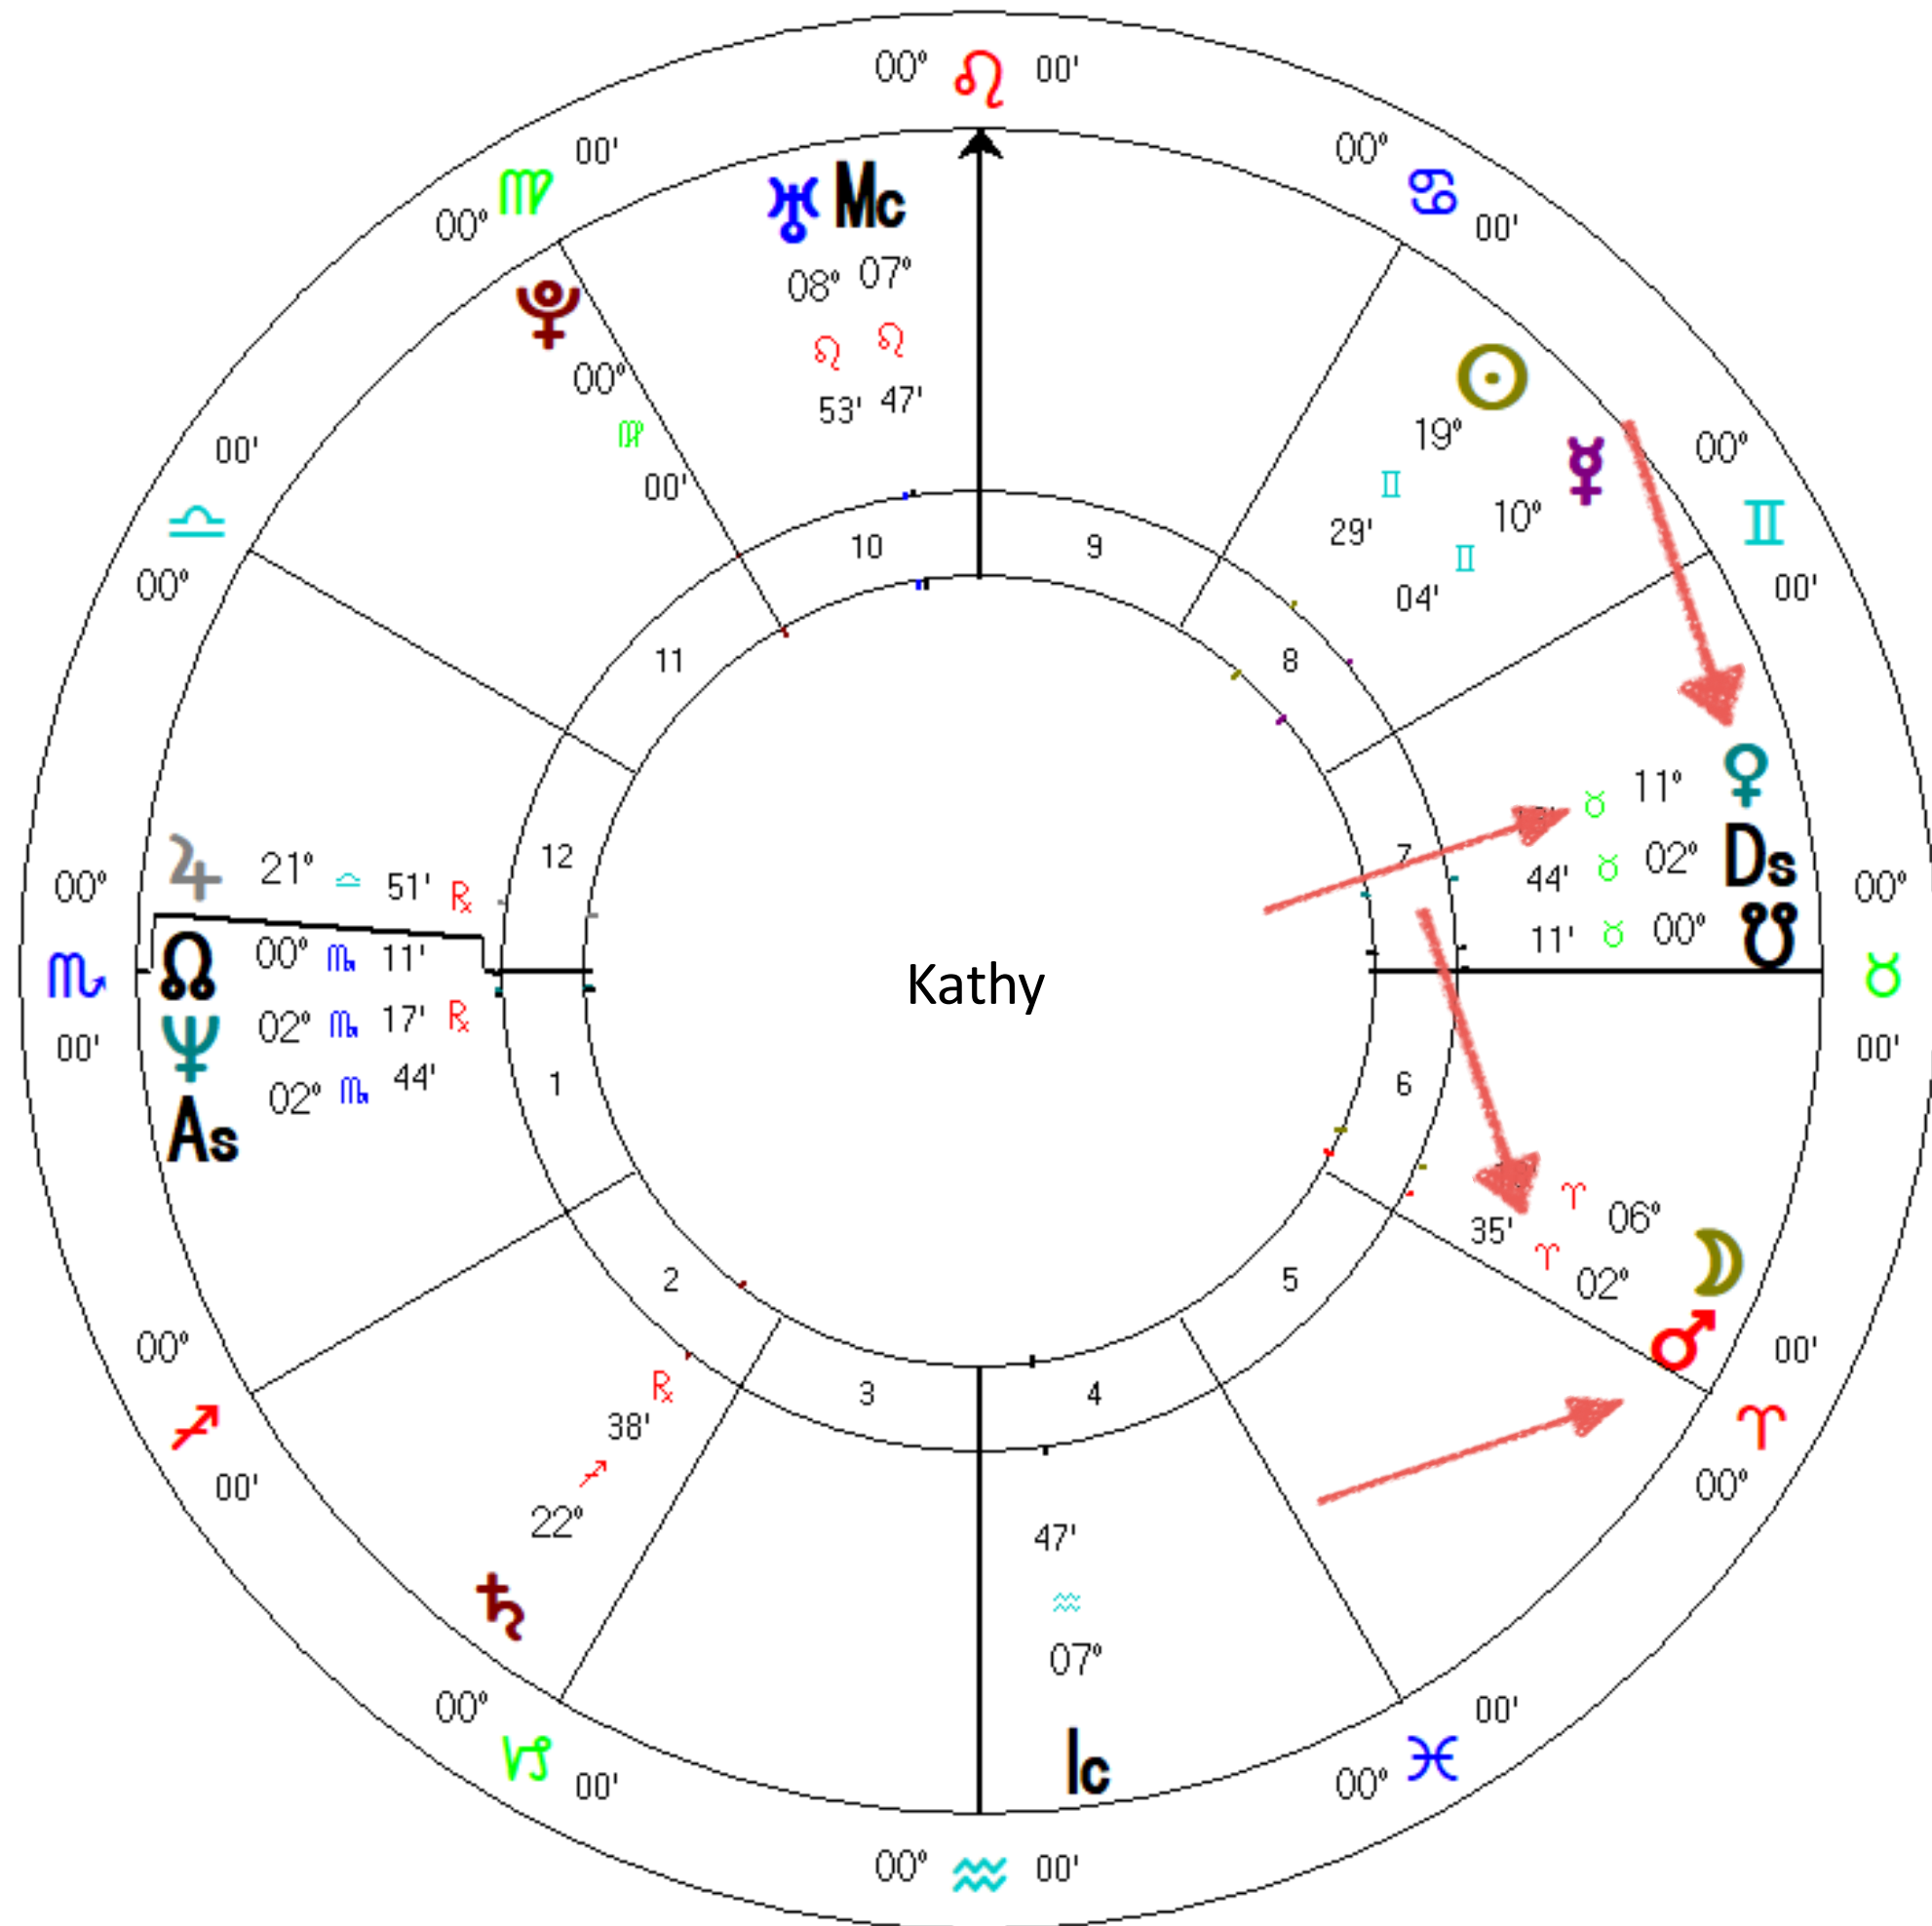

No longer
projecting inner
masculine onto the
men around you.
Claim the
archetype yourself.

Venus

Feminine Self

Mars

Masculine Self

Venus – Mars

"I am Aries, a fire sign. I create the first gate of awareness, through which I teach the meaning of individuation. I am active, high spirited, and energetic. I love excitement, adventure, play, and competition. As a sacred warrior, I will fight to defend my beliefs and protect what I value in life.

I like to go first, birth the new, get something started, and lead the way. I am courageous, trusting, decisive, inspired, and spontaneous.

Aries

- **Venus: Wild Woman Archetype, “Women Who Run with the Wolves,” Warrior Amazon, Fighting for a Cause, The Tom Boy, Joan of Arc**
- **Mars: The Rugged Individualist, Aggressive Play, Spontaneous, Willful, Self-Centered Boy with the Toys, The Warrior/Competitor**

"I am Taurus, an earth sign. I create the second gate of astrological awareness, through which I teach the value of enjoying the earthly realm of matter. I delight in all that looks beautiful, tastes delicious, and feels pleasurable. I love receiving all the exquisite things and gratifications the physical realm has to offer. I also know how to take solid steps to fulfill my desires for possessions, wealth, and security. I connect to the divine when I savor and enjoy intimacy through the body and senses."