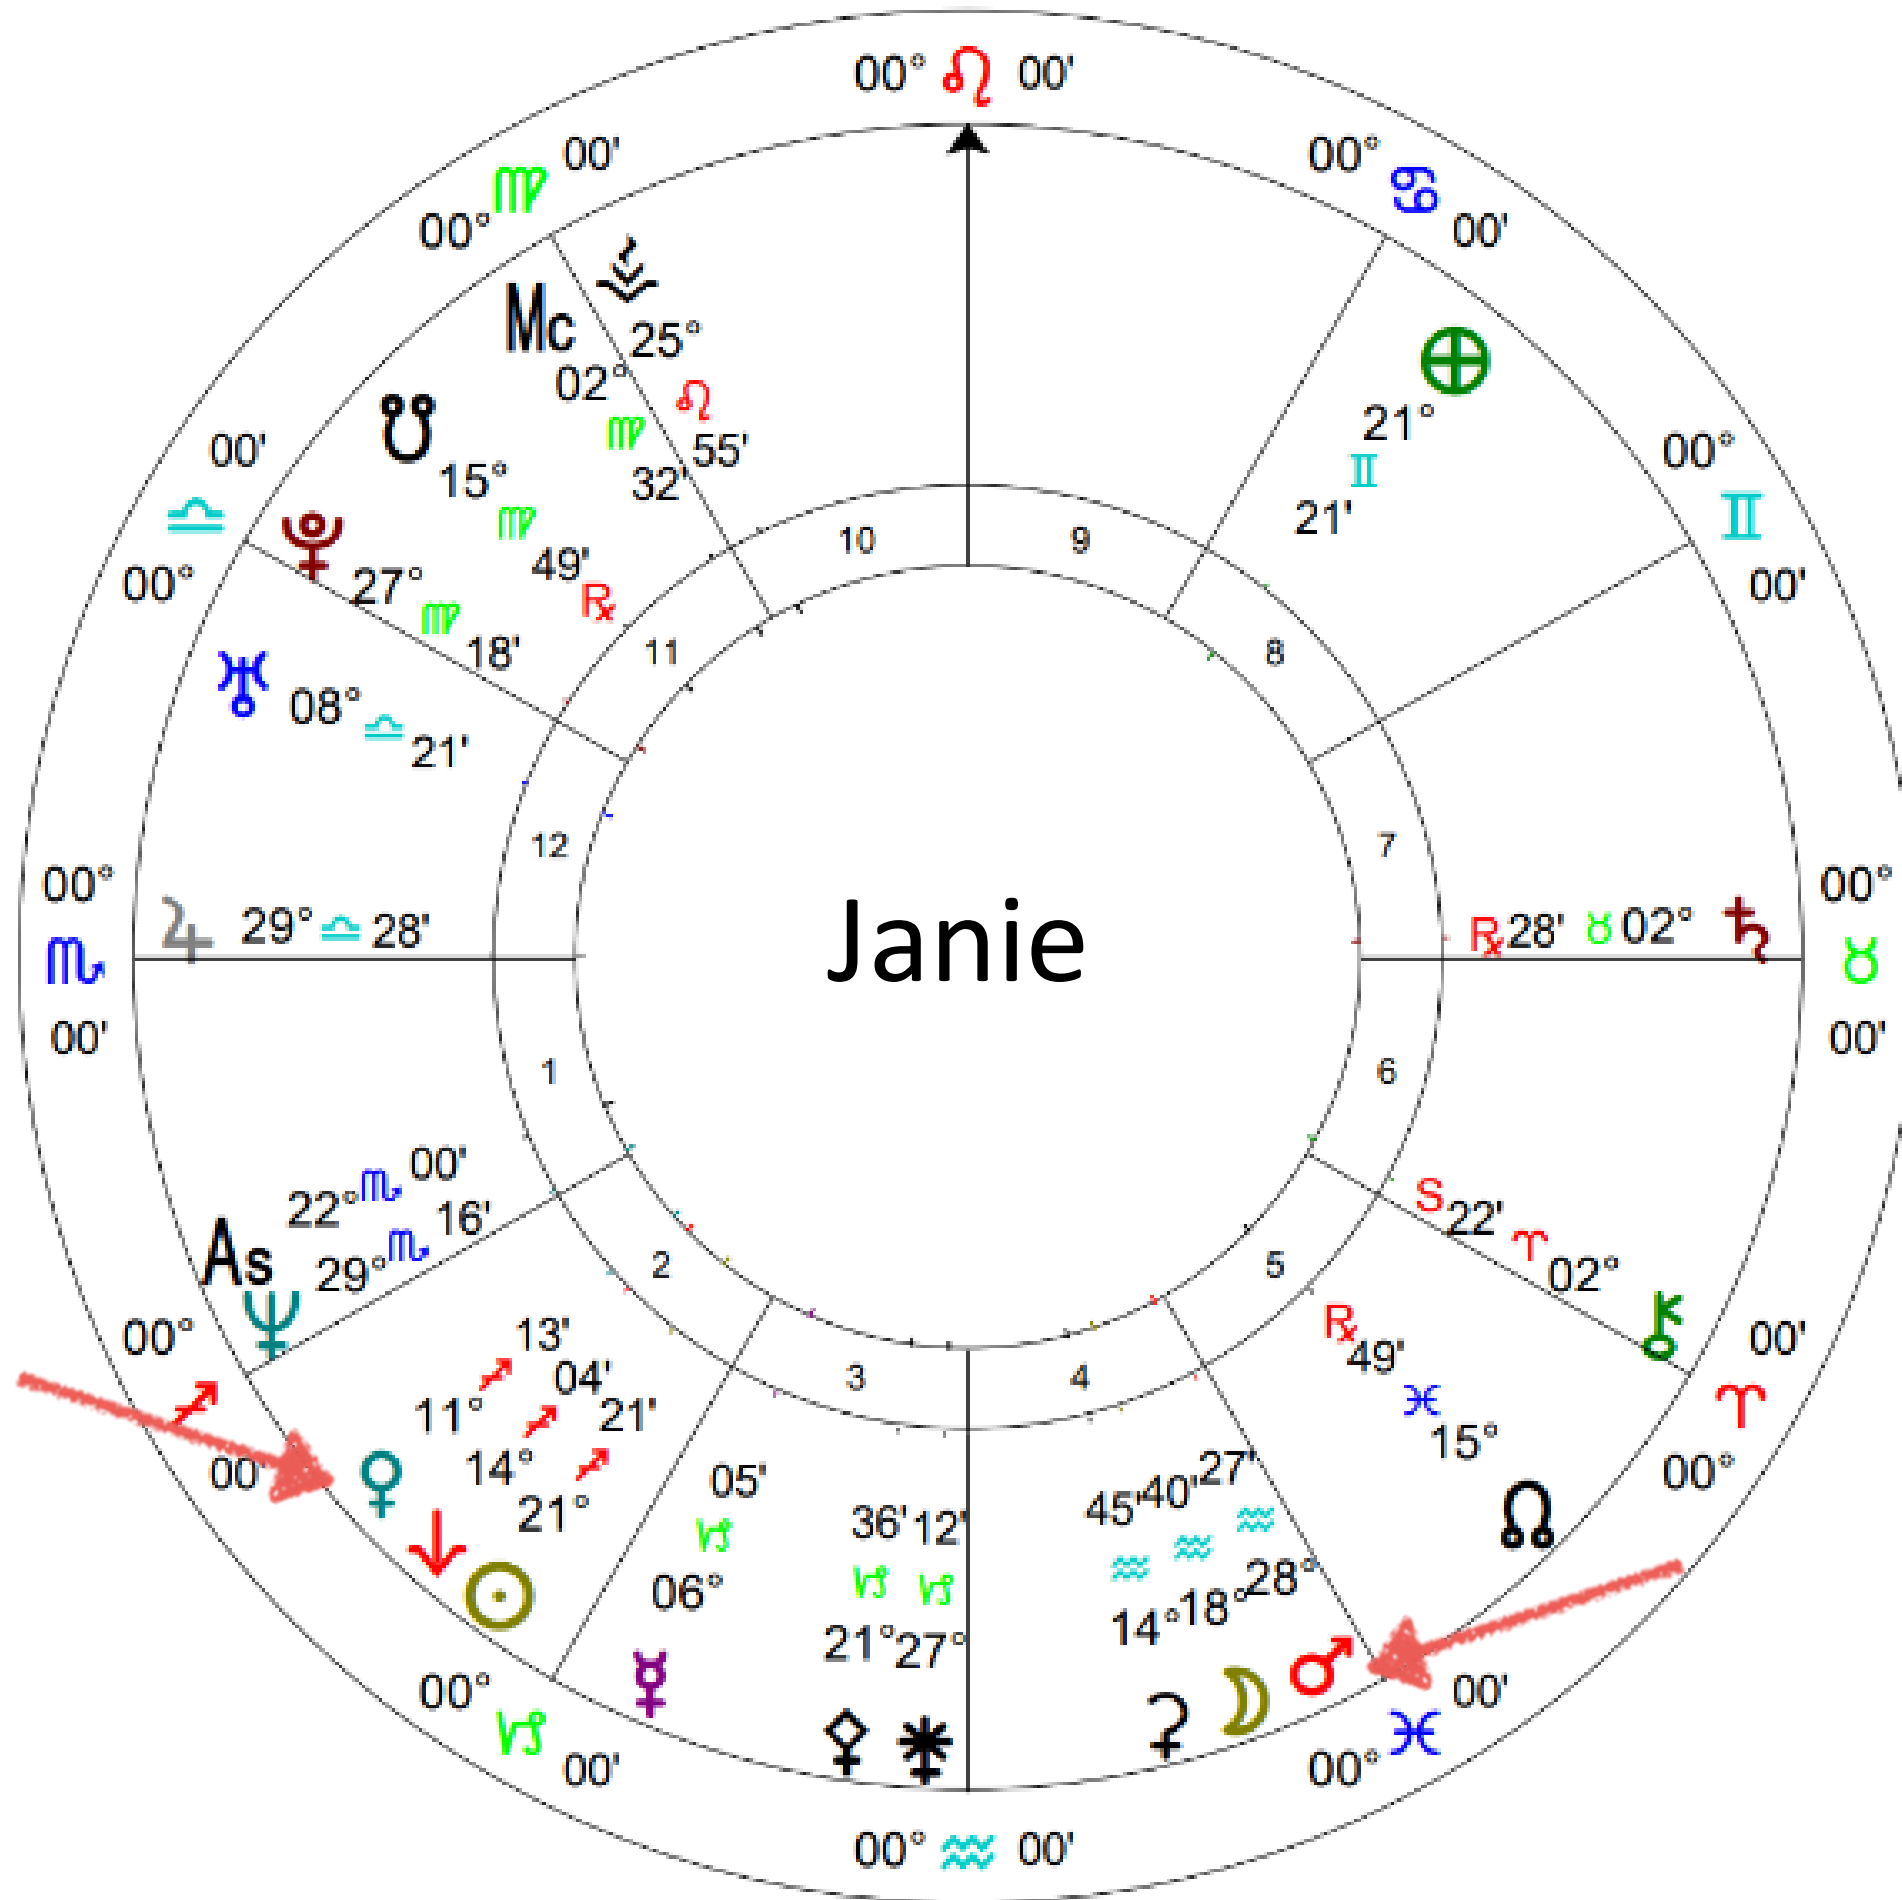

No longer
projecting inner
masculine onto the
men around you.
Claim the
archetype yourself.

Venus

Feminine Self

Mars

Masculine Self

Venus – Mars

"I am Aries, a fire sign. I create the first gate of awareness, through which I teach the meaning of individuation. I am active, high spirited, and energetic. I love excitement, adventure, play, and competition. As a sacred warrior, I will fight to defend my beliefs and protect what I value in life.

I like to go first, birth the new, get something started, and lead the way. I am courageous, trusting, decisive, inspired, and spontaneous.

Aries

- **Venus: Wild Woman Archetype, “Women Who Run with the Wolves,” Warrior Amazon, Fighting for a Cause, The Tom Boy, Joan of Arc**
- **Mars: The Rugged Individualist, Aggressive Play, Spontaneous, Willful, Self-Centered Boy with the Toys, The Warrior/Competitor**

"I am Taurus, an earth sign. I create the second gate of astrological awareness, through which I teach the value of enjoying the earthly realm of matter. I delight in all that looks beautiful, tastes delicious, and feels pleasurable. I love receiving all the exquisite things and gratifications the physical realm has to offer. I also know how to take solid steps to fulfill my desires for possessions, wealth, and security. I connect to the divine when I savor and enjoy intimacy through the body and senses."